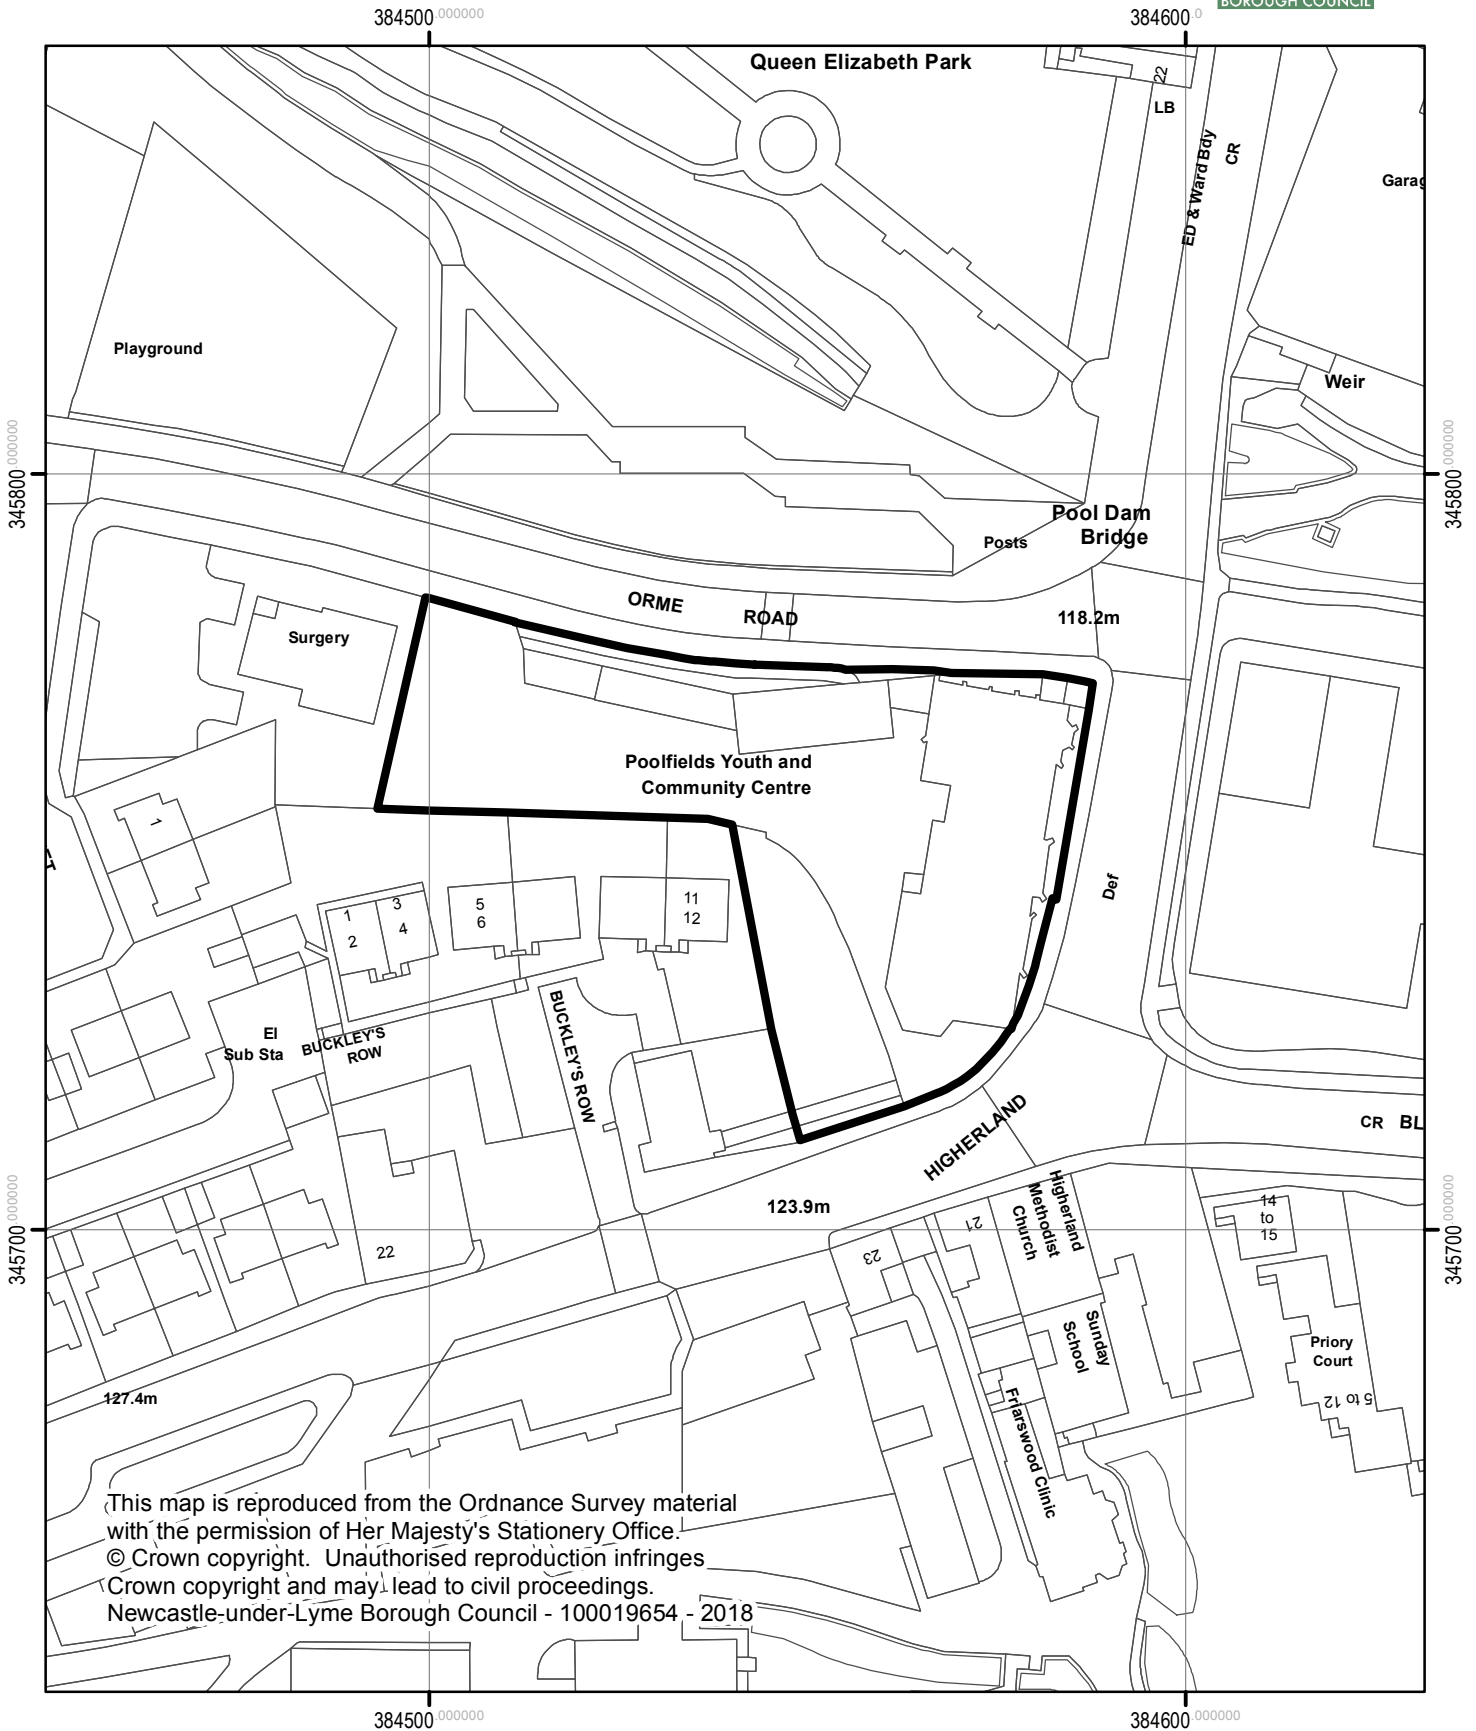

Orme Centre, Orme Road, Newcastle

This map is reproduced from the Ordnance Survey material with the permission of Her Majesty's Stationery Office.  
 © Crown copyright. Unauthorised reproduction infringes Crown copyright and may lead to civil proceedings.  
 Newcastle-under-Lyme Borough Council - 100019654 - 2018